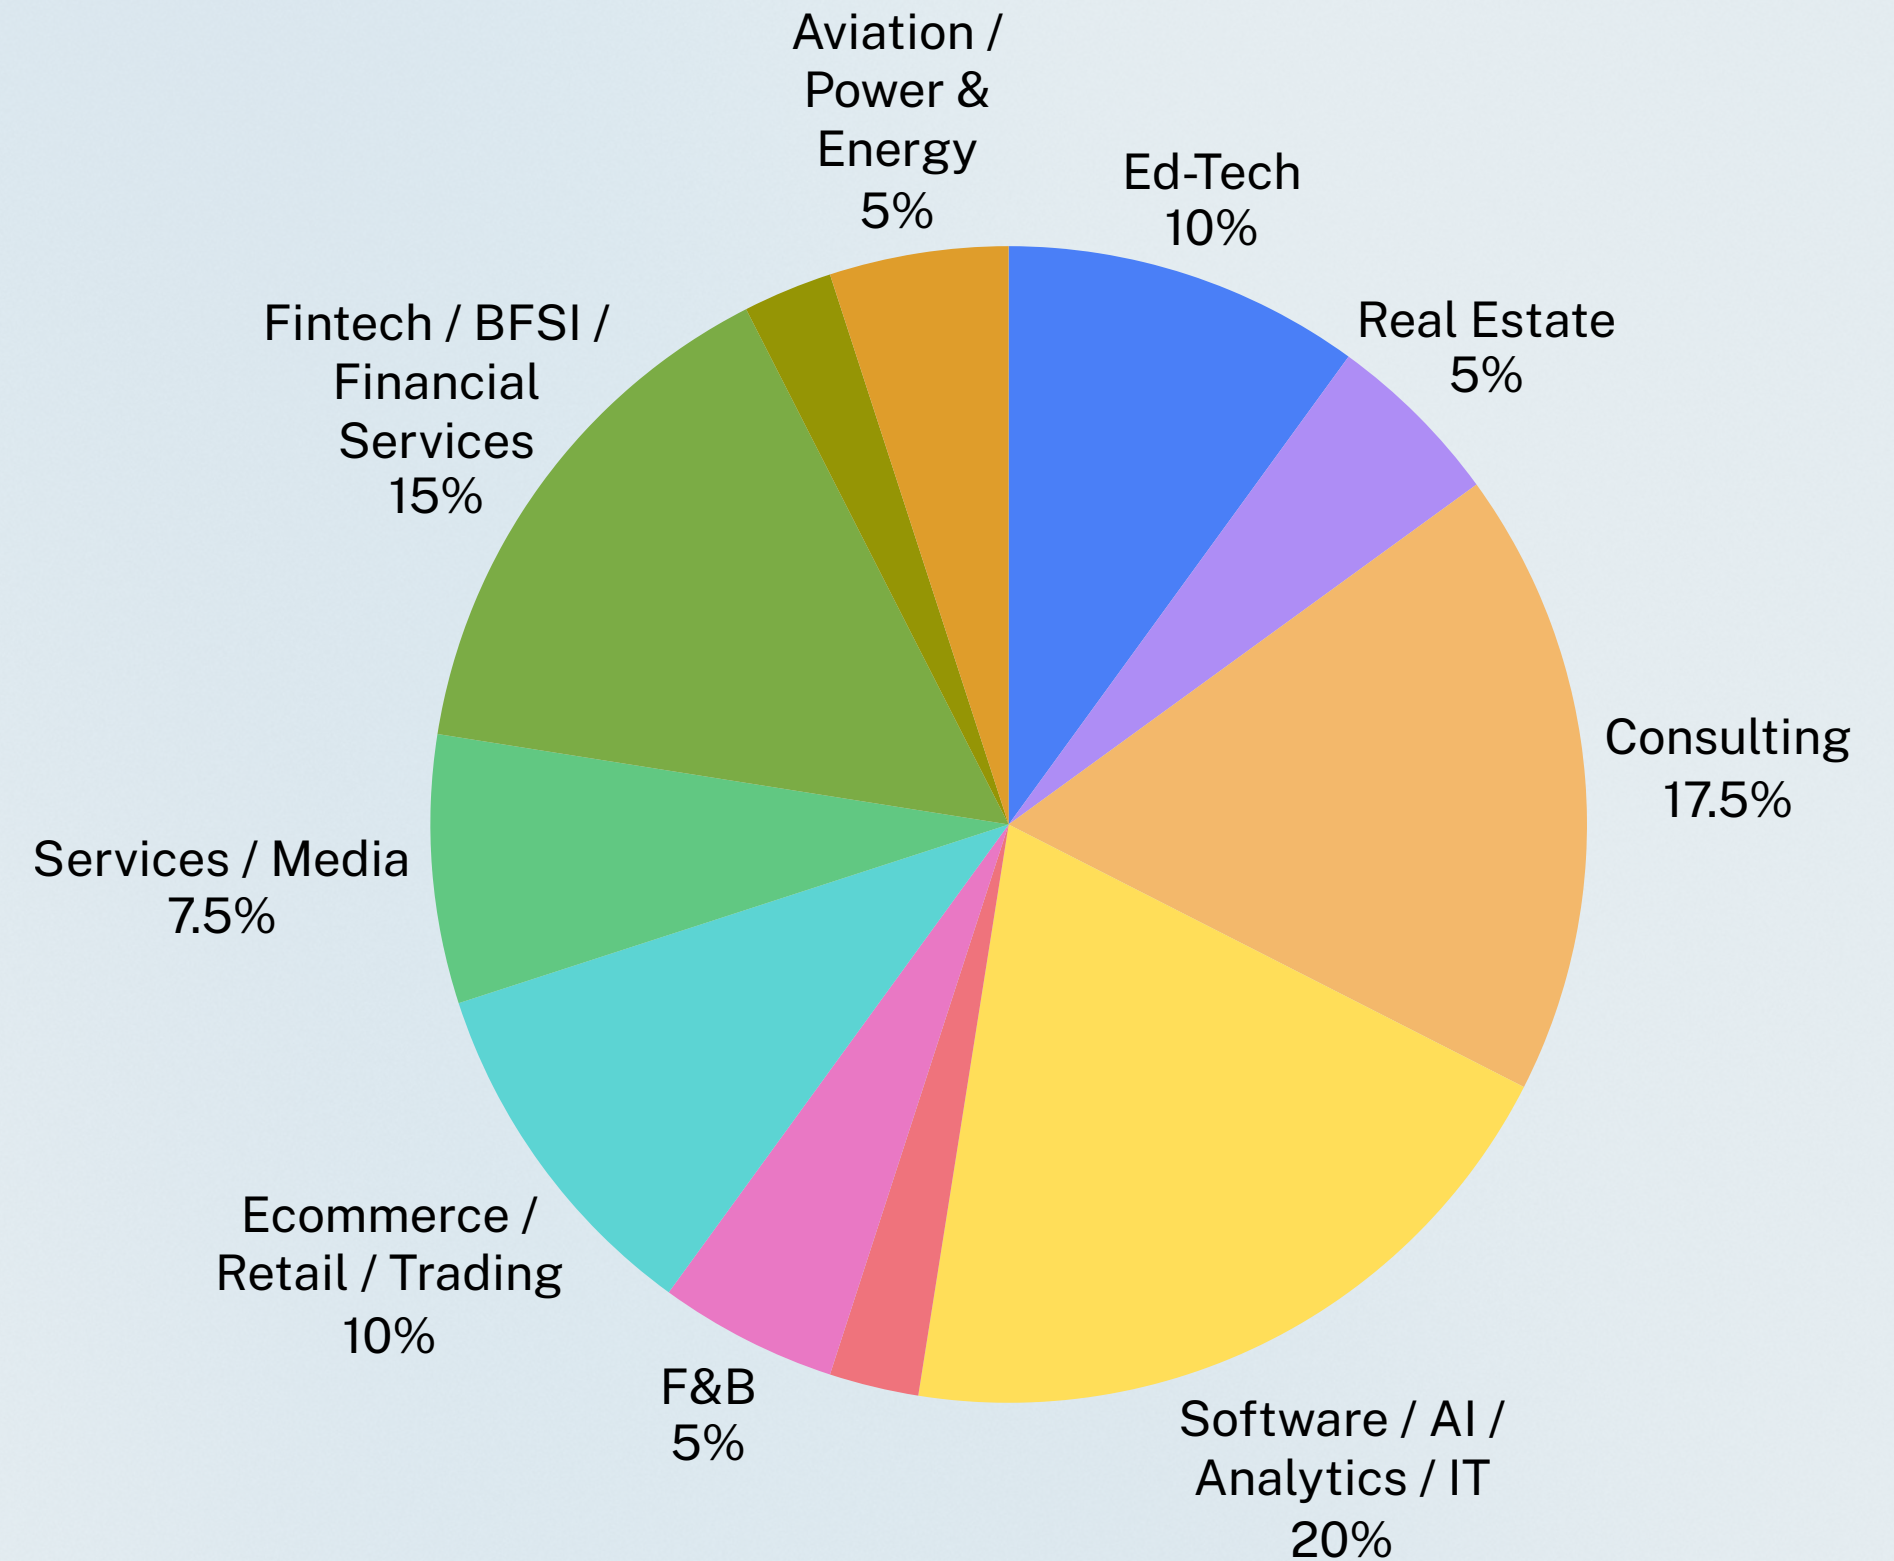

₹ 9.5 LPA

☆ **Total No. of Companies**

40

visited on campus

Bifurcation of Companies

Industry vertical	Count
Ed-Tech	4
Real Estate	2
Consulting	7
Software/AI/Analytics/IT	8
Manufacturing	1
F&B	2
Ecommerce/Retail/Trading	4
Services/Media	3
Fintech/BFSI/Financial Services	6
FMCG	1
Aviation/Power & Energy	2