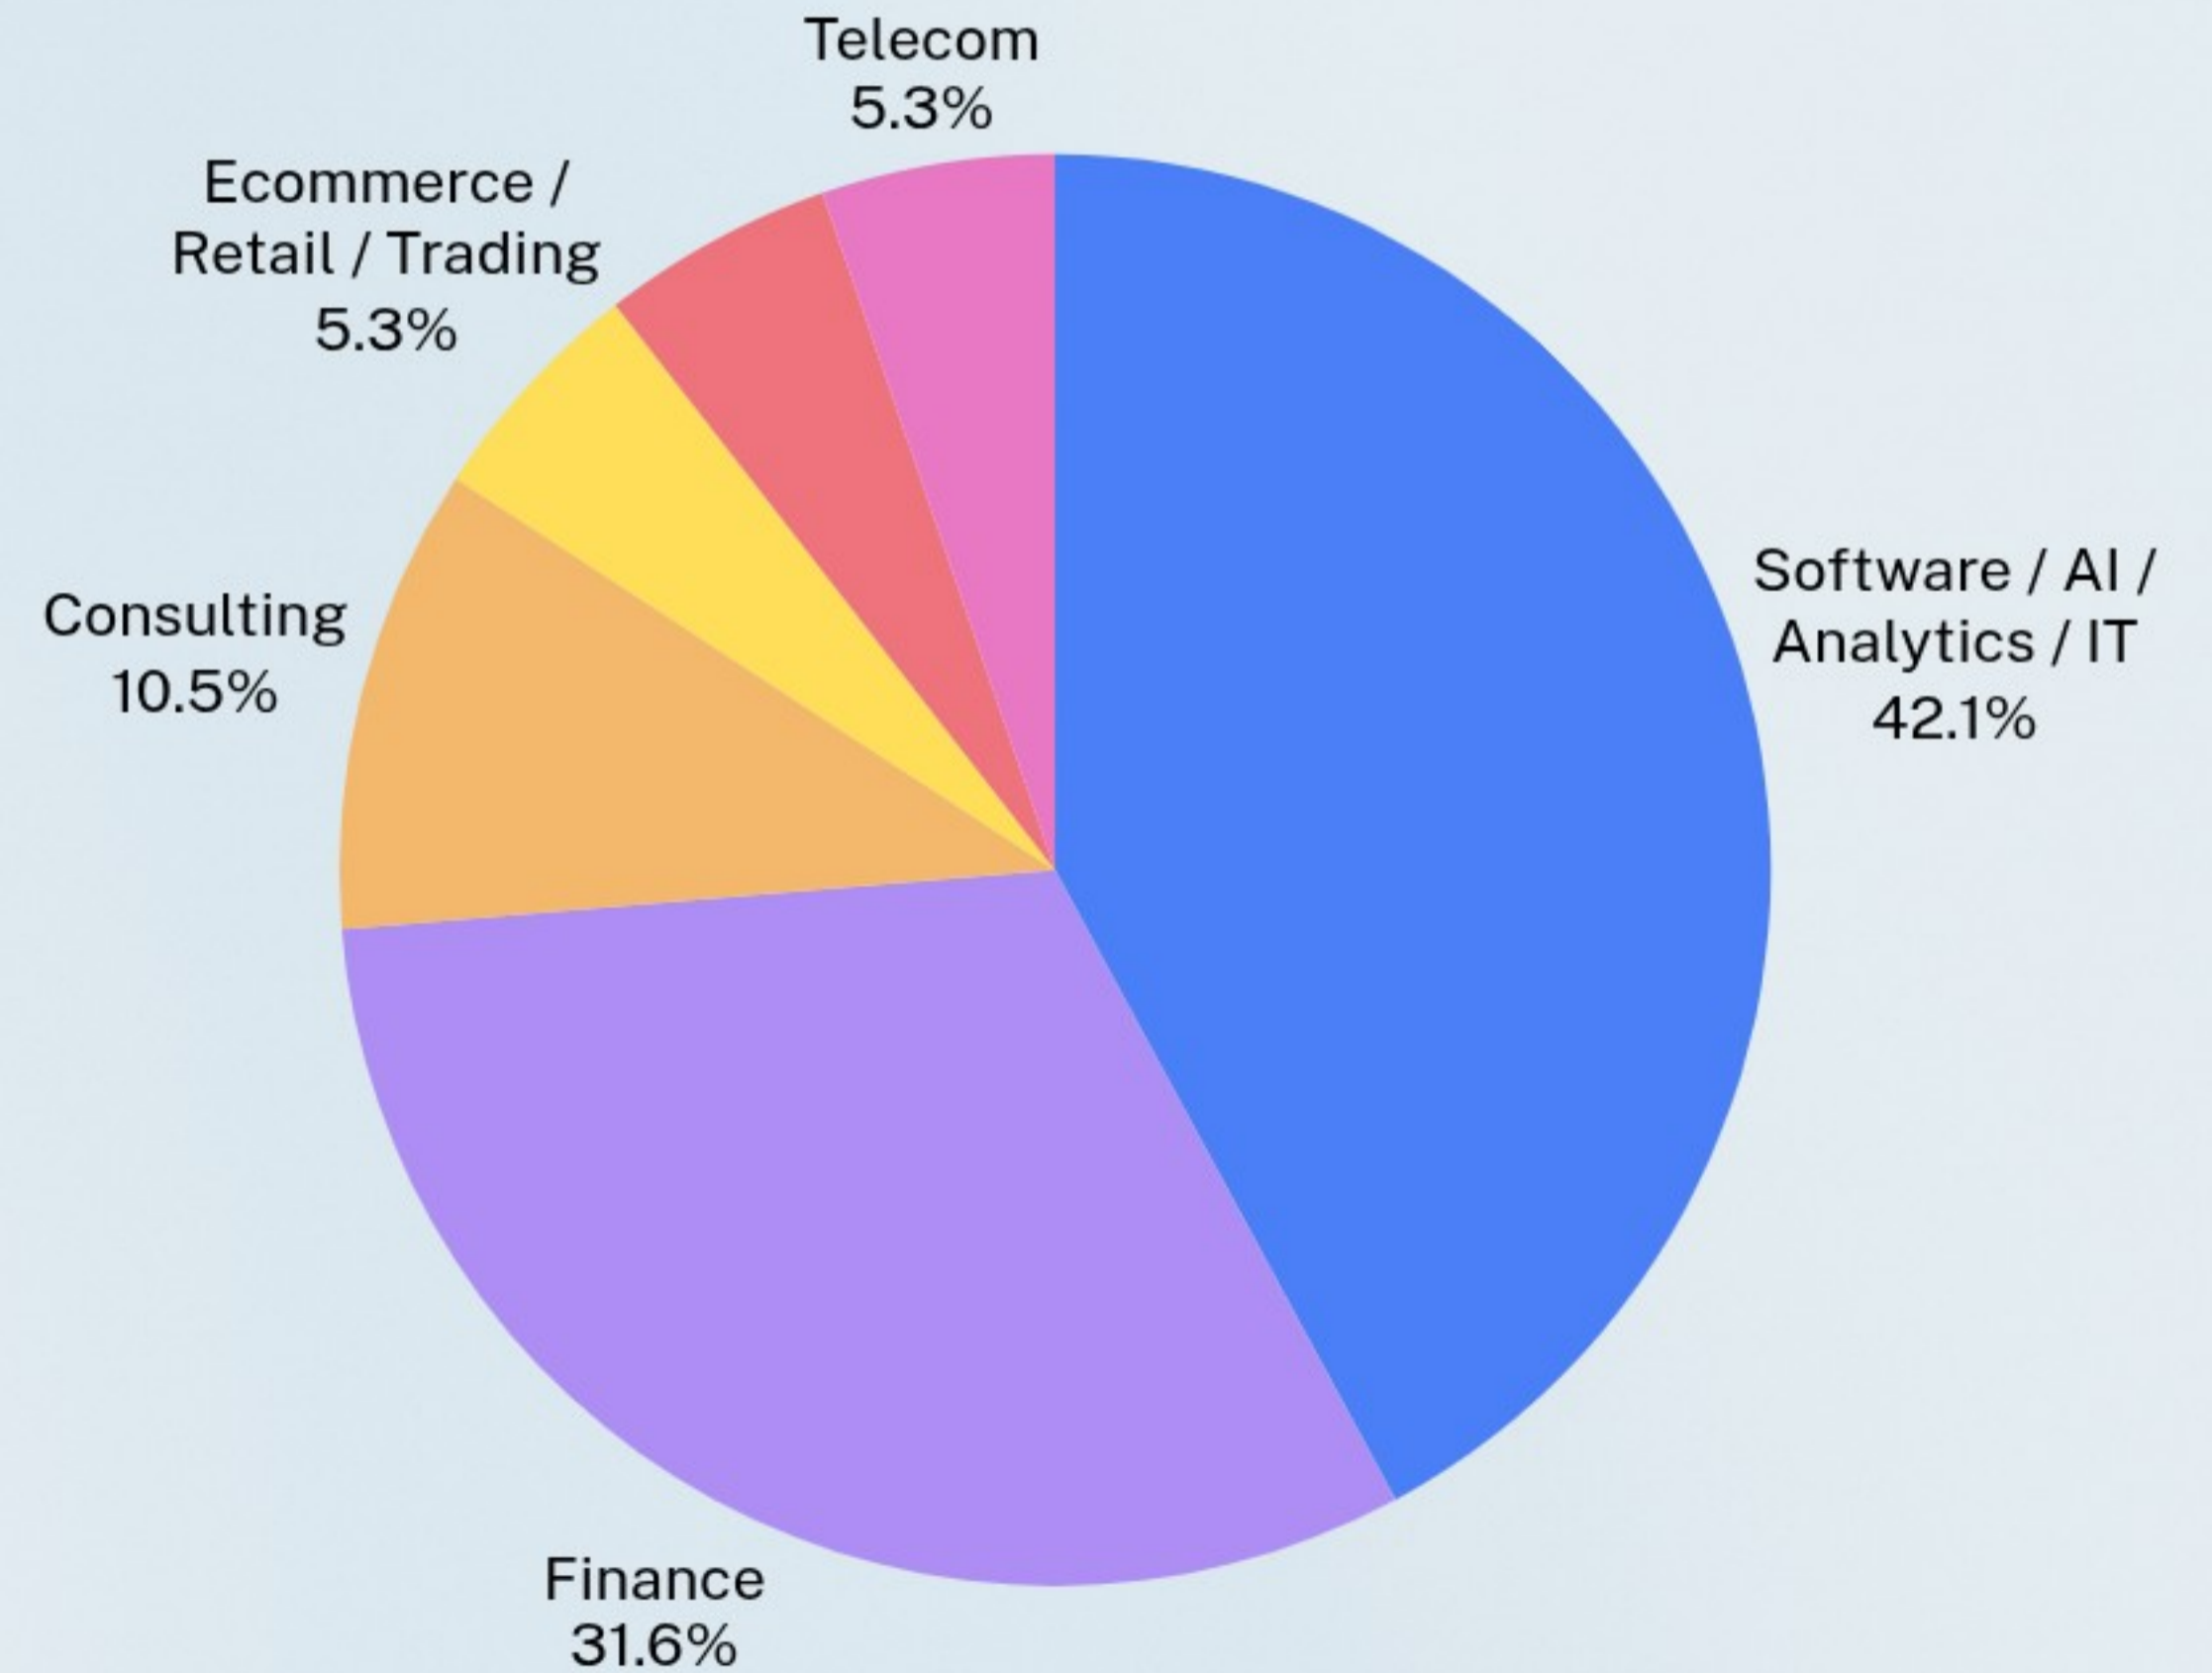

**SYMBIOSIS INSTITUTE OF
BUSINESS MANAGEMENT, NOIDA**

PLACEMENT REPORT

MBA (2023-2025)

Top Recruiters with **Packages**

₹ 12 LPA

₹ 12 LPA

₹ 11 LPA

₹ 9 LPA

★ Total No. of Companies

19

visited on campus

Bifurcation of Companies

Industry vertical	Count
Software/AI/Analytics/IT	8
Finance	6
Consulting	2
Ecommerce/Retail/Trading	1
F&B	1
Telecom	1

**SYMBIOSIS INSTITUTE OF
BUSINESS MANAGEMENT, NOIDA**